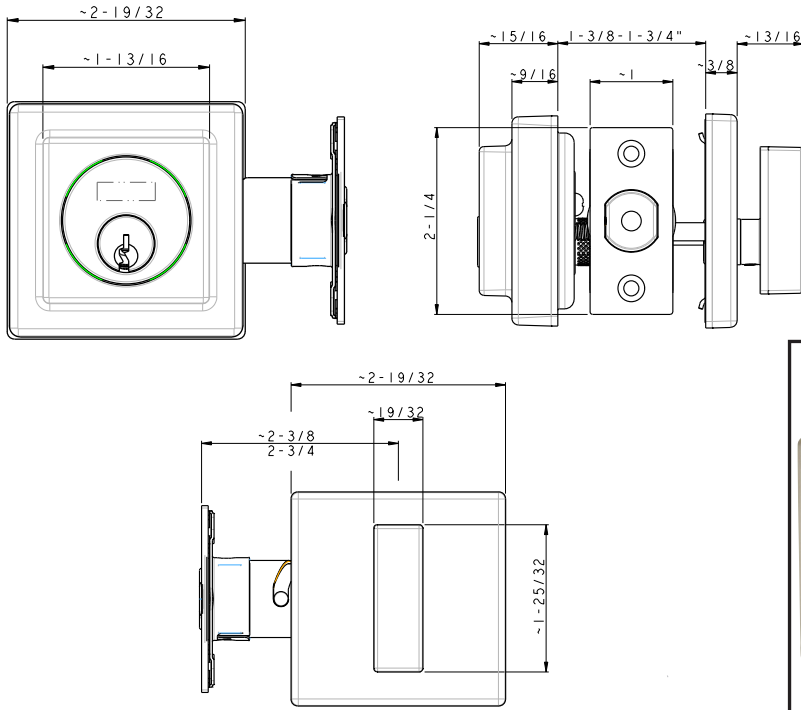

SQ DEADBOLT

CONTEMPORARY COLLECTION

DELANEY
Designer Series™

DIMENSIONS

STANDARD SPECIFICATIONS

Door Prep	Cross bore: 2-1/8" Edge bore: 1" Latch face: 1" x 2-1/4"	Latches	2-3/8" & 2-3/4" adjustable (9094) Faceplate: 1" x 2-1/4" round corner Bolt: Brass with hardened steel rod. Full 1" throw
Backset	Fits 2-3/8" and 2-3/4"	Strikes	1-3/4" x 2-1/4" Rd & Sq Corner (9113 & 9117) Includes Reinforcement Strike
Door Thickness	1-3/8" ~ 1-3/4" door standard , 2-1/4" Ext. Kit Available	Wood Screws	Combination screws that suit both wood or metal door mounting. Includes 3" Security Screws
Cylinder	KW1 5-Pin standard (Solid Brass), SC4 6-pin Optional Deadbolts packed KA4	Door Handing	Not Required

PRICING

Model	Function	WT/LB	CTN QTY	Finish			
				US15 Satin Nickel	US26 Polished Chrome	US12P Tuscany Bronze	
200-LTS	Single Cylinder	20 Lbs	12 Pcs	Item No.	355001	355006	355007
				List Price	\$41.07	\$41.07	\$44.78
	Turn Button & Kira Lever		Each	Item No.	352571	352576	352577
				List Price	\$41.43	\$41.43	\$41.43